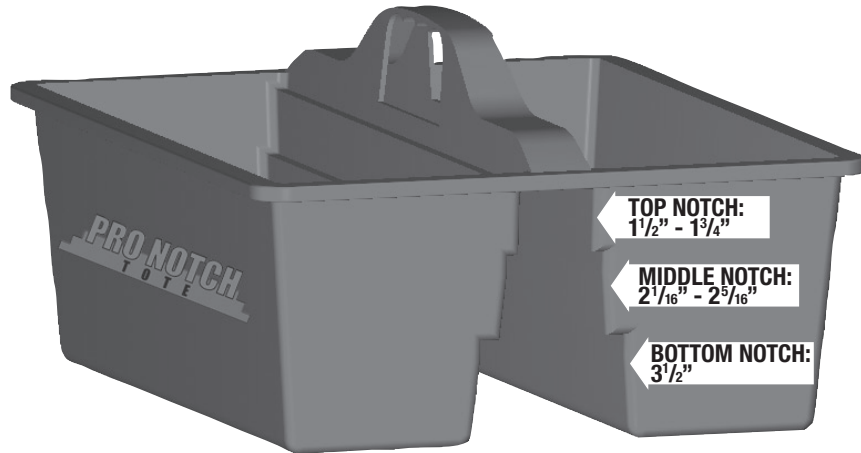

# PRO NOTCH TOTE

1574 Coburg Road #380 • Eugene, OR 97401-4802 • **office:** (541)345-2055 • **fax:** (541)345-2055 • **website:** glennproproducts.com

Uses a universal patented notch system, that allows your tote to work along with you on I-Beams & Post & Beam flooring systems. • Stackable for the work truck.

**TOTE--TOP NOTCH SITS ON "1-1/2"--1-3/4" I-BEAMS; MIDDLE NOTCH SITS ON "2-1/16"--2-5/16" I-BEAMS; BOTTOM NOTCH SITS ON 3-1/2" BEAMS**

LARGE

**TRIPLE-COMPARTMENT DIVIDERS**  
Each Large Tote Fits Up To 4

## PRODUCT SPECS

Tote-Large  
3.6 lbs. 19-1/4"(length) X 14-1/4"(width) X 9-1/4"(height to the top of handle)

Triple Compartment Divider for Lg Tote  
.86 lbs. "5-1/2 X 8-3/4 X 4-1/2"

Single Compartment Divider for Lg Tote  
.40 lbs. "5-1/2 X 4-1/2 X 4-1/2"

## PRODUCT SPECS

Tote Small  
3.0 lbs. 17-1/4"(length) X 12-1/2"(width) X 10-1/4"(height to the top of handle)

Single Compartment Divider for Small Tote  
.30 lbs. "4X4-1/2X3-3/8"