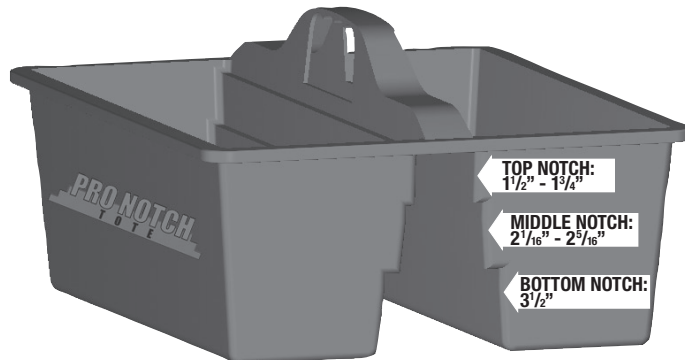

SINGLE-COMPARTMENT DIVIDERS
Each Small Tote Fits Up To 8

PRODUCT SPECS

Tote Small
3.0 lbs. 17-1/4"(length) X 12-1/2"(width) X 10-1/4"(height to the top of handle)

Single Compartment Divider for Small Tote
.30 lbs. "4X4-1/2X3-3/8"